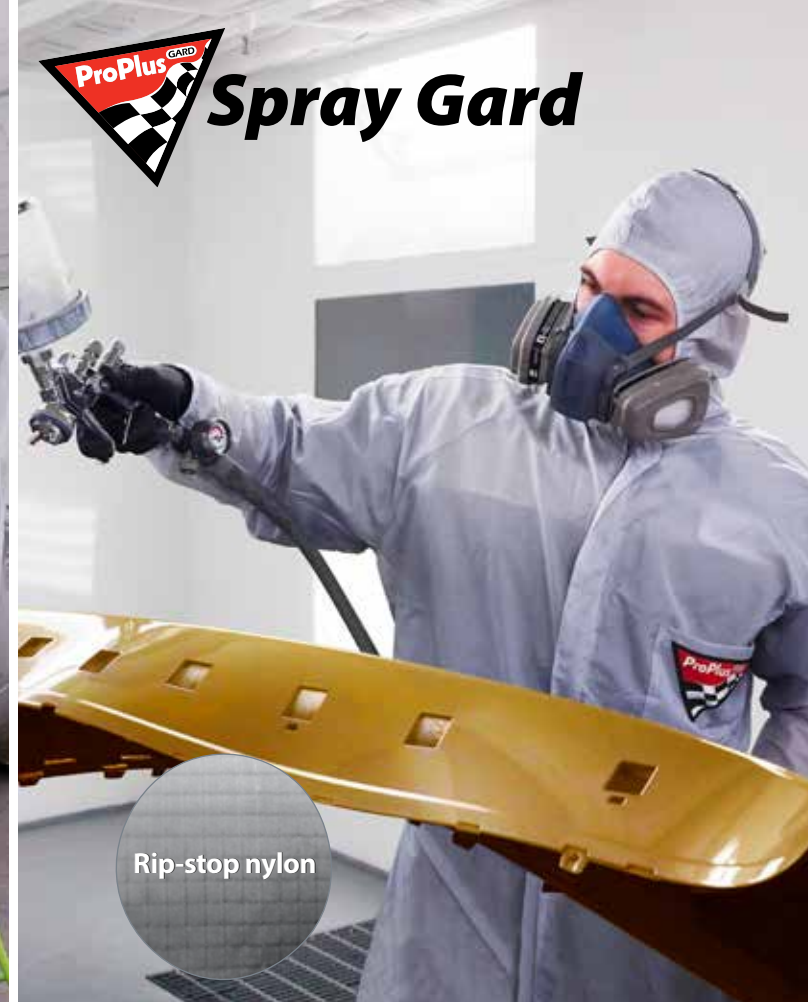

Maximum Performance

Application:

- Surface preparation
- Paint & Body
- Clean & Detail

Color selection:

- Gray: Best for painting (Neutral, no light reflections)
- Blue: Prep, paint & body
- White: Paint mixing, prep & body
- Light gray/SMS: Dust, prep, paint & body

ProPlus GARD Micro Gard

60501	M size	Body Height: 5.6" - 5.9"
60502	L size	Body Height: 5.9" - 6.0"
60503	XL size	Body Height: 6.0" - 6.2"
60504	XXL size	Body Height: 6.2" - 6.4"

ProPlus - Gard. Waterborne/Solvent PPE coveralls feature all Micro Gard protection. The fabric is micro coated to provide barrier against paint spray and dust.

Micro-fabric Technology

- Antistatic
- Lightweight
- Breathable

All In One - this waterborne/solvent spray-gard, anti-static, chemical protection coverall is well suited for work in paint shops, chemical industry, and many other related fields.

EU Certification:
Category III/EN 13034/Type 6

ProPlus GARD Spray Gard

Rip-stop nylon

60301	M size	Body Height: 5.6" - 5.9"
60302	L size	Body Height: 5.9" - 6.0"
60303	XL size	Body Height: 6.0" - 6.2"
60304	XXL size	Body Height: 6.2" - 6.4"
60305	XXXL size	Body Height: 6.4" - 6.6"

ProPlus - Gard, coveralls feature "Rip-stop" nylon "SPRAY" gard protection. The fabric is micro coated, to provide barrier against spray and dust, combined with mesh vents offers excellent comfort, and breathability.

All In One - this spray-gard, anti-static, chemical protection coverall is well suited for work in paint shops, chemical industry, contamination sites, and many other related industries.

EU Certification:
Category III/EN 13034/Type 6

ProPlus GARD Prep Gard

Rip-stop nylon